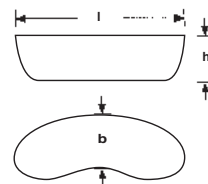

## Curretage Set (11 Item)

Scissor straight 15,0 cm (1pc)  
TC-MAYO-STILLE

12-714-150 15,0 cm / 6"

Speculum Single end Small fig. 1,  
70x25 mm (2pcs)  
SIMS

30-102-001 Fig.1 70x25 mm

Vaginal Speculum fig. 2,  
75x30 mm (1pc)  
KRISTELLER

30-110-002 75x30 mm

Uterus Sound graduated  
rigid 32,0 cm (1pc)  
SIMS

30-283-320 32,0 cm / 12 1/2"

Swab Forcep s-shaped 26,0  
cm (1pc)  
BOZEMANN

15-851-260 26,0 cm / 10 1/4"

Uterine Curette sharp rigid 31,0  
cm / 4,5 mm fig. 00 (1pc)  
Uterine Curette sharp rigid 31,0  
cm / 7,5 mm fig. 0 (1pc)  
Uterine Curette sharp rigid 31,0  
cm / 8,5 mm fig. 1 (1pc)  
Uterine Curette sharp rigid 31,0  
cm / 10,5 mm fig. 2 (1pc)  
RECAMIER

30-650-045 31,0 cm / 12 1/4"  
30-650-075 31,0 cm / 12 1/4"  
30-650-085 31,0 cm / 12 1/4"  
30-650-105 31,0 cm / 12 1/4"

Placenta and Ovum Forcep  
Straight 28,0 cm fig. 1 (1pc)  
WINTER

30-950-001 28,0 cm / 11"

Kidney bowl 250 x 140 x 40 mm (1pc)

l x b x h

85-500-250 250 x 140 x 40 mm