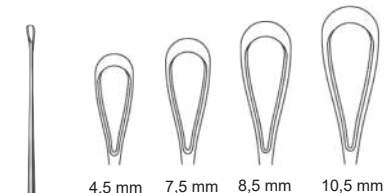

## Curretage Set (11 Item)

Scissor straight 15,0 cm (1pc)  
TC-MAYO-STILLE

12-714-150 15,0 cm / 6"

Speculum Single end Small fig. 1,  
70x25 mm (2pcs)  
SIMS

30-102-001 Fig.1 70x25 mm

Vaginal Speculum fig. 2,  
75x30 mm (1pc)  
KRISTELLER

30-110-002 75x30 mm

Uterus Sound graduated  
rigid 32,0 cm (1pc)  
SIMS

30-283-320 32,0 cm / 12 1/2"

Swab Forcep s-shaped 26,0  
cm (1pc)  
BOZEMANN

15-851-260 26,0 cm / 10 1/4"

Uterine Curette sharp rigid 31,0  
cm / 4,5 mm fig. 00 (1pc)  
Uterine Curette sharp rigid 31,0  
cm / 7,5 mm fig. 0 (1pc)  
Uterine Curette sharp rigid 31,0  
cm / 8,5 mm fig. 1 (1pc)  
Uterine Curette sharp rigid 31,0  
cm / 10,5 mm fig. 2 (1pc)  
RECAMIER

30-650-045 31,0 cm / 12 1/4"  
30-650-075 31,0 cm / 12 1/4"  
30-650-085 31,0 cm / 12 1/4"  
30-650-105 31,0 cm / 12 1/4"

Placenta and Ovum Forcep  
Straight 28,0 cm fig. 1 (1pc)  
WINTER

30-950-001 28,0 cm / 11"

Kidney bowl 250 x 140 x 40 mm (1pc)

l x b x h

85-500-250 250 x 140 x 40 mm